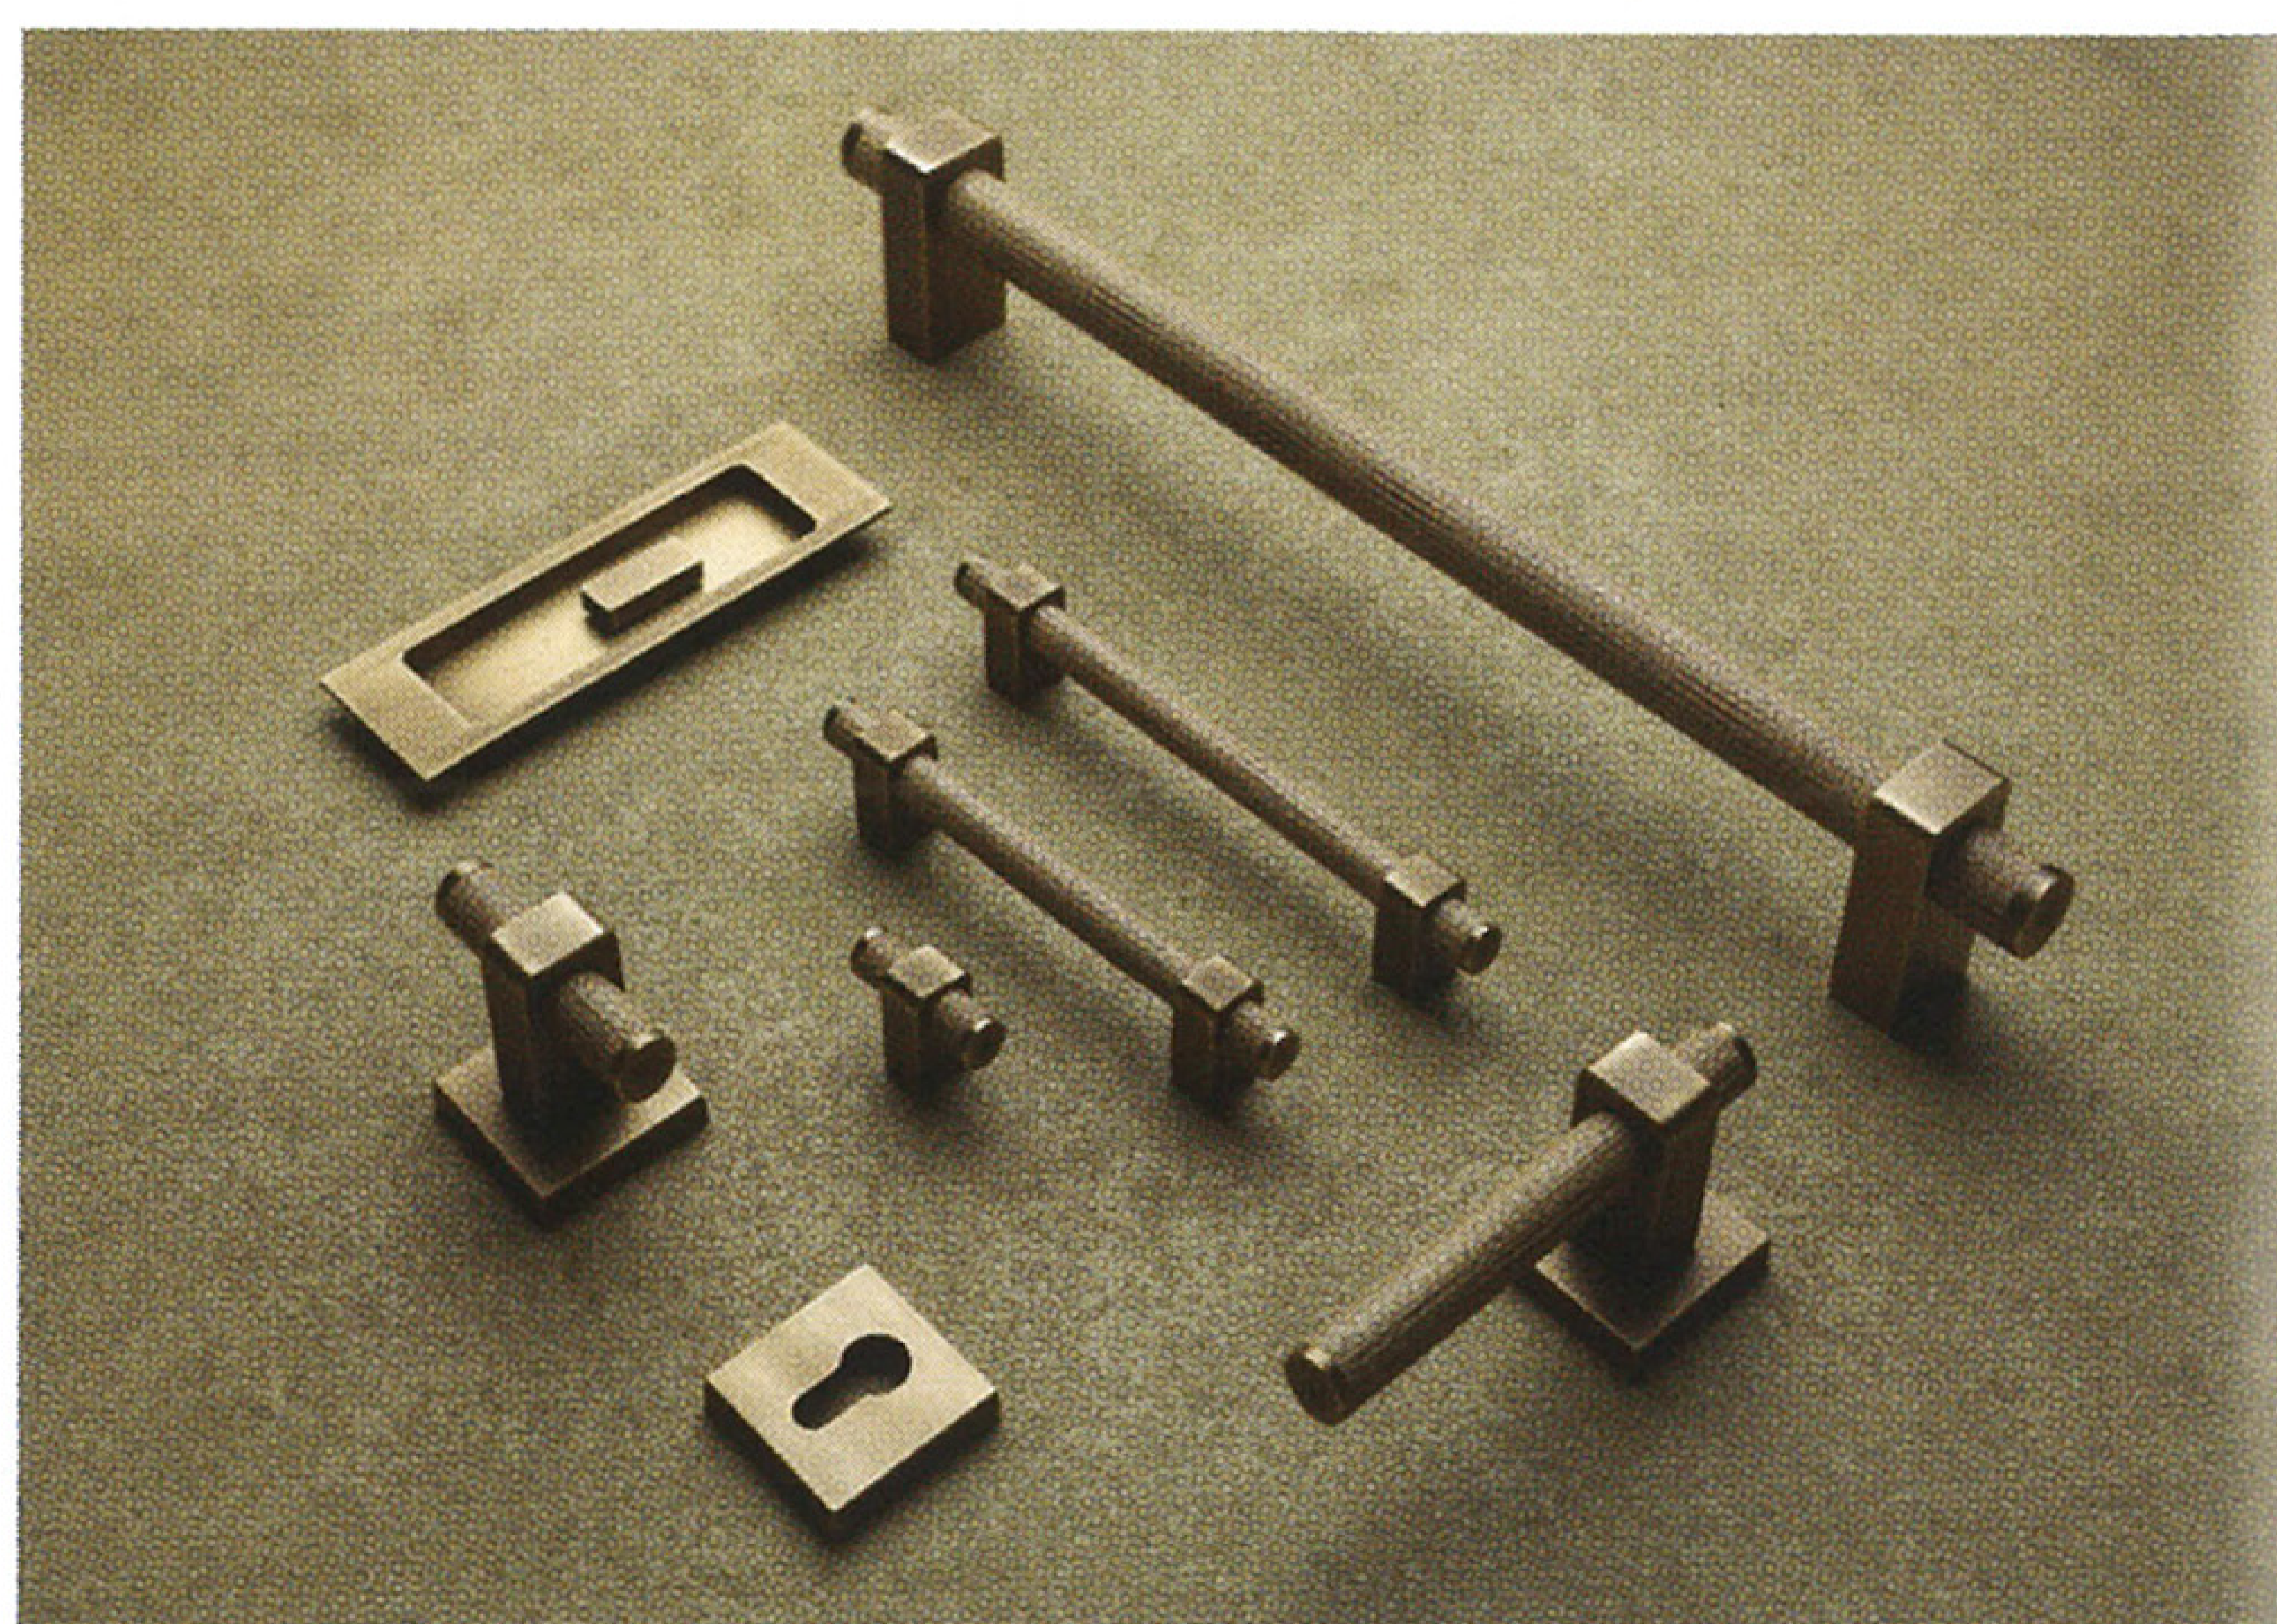

*London, United Kingdom*

*020 3300 0099; hello@nanz.com*

*nanz.com*

★ **Turnstyle Designs**

*Hardware*

Each piece of Turnstyle Designs' design-led hardware is hand fabricated by craftspeople and combines precision engineering and artisan techniques. It supplies interior door, cabinet and window hardware.