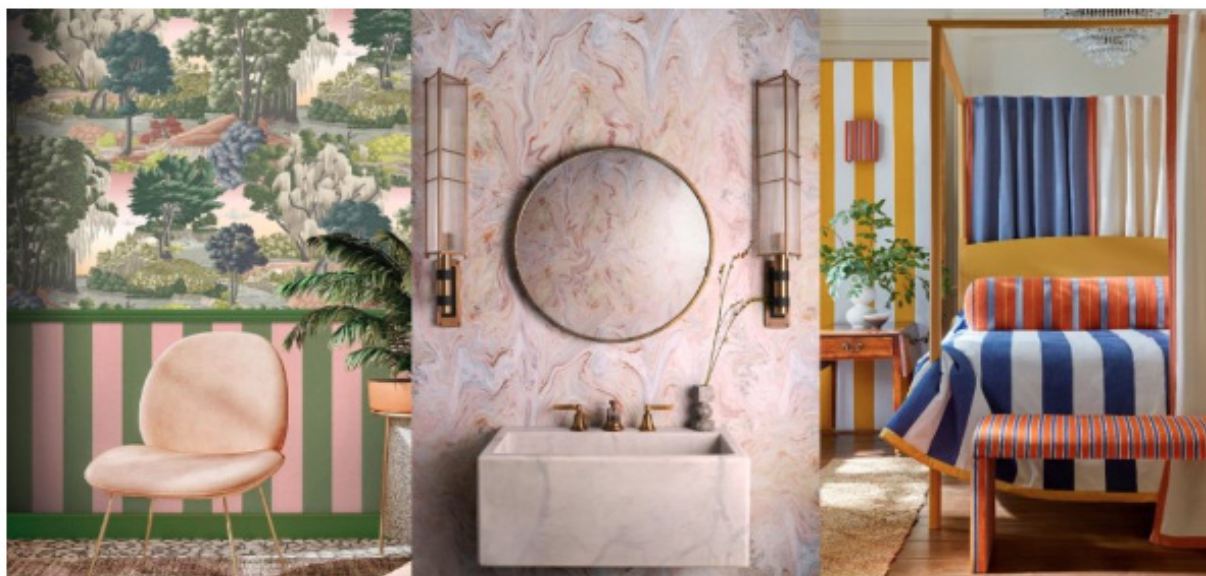

# What we spotted at Decorex 2024: trends and new launches

*Posted on 10th October 2024*

**Turnstyle Designs** has also launched the Plinth collection, which joins the brand's wide variety of door, cabinet and window hardware. It includes door levers, pulls and cabinet handles, each available to customise with solid or hand-hammered brass, the brand's own material creation, Amalfine™, or using beautiful hand-stitched Italian saddle leather.