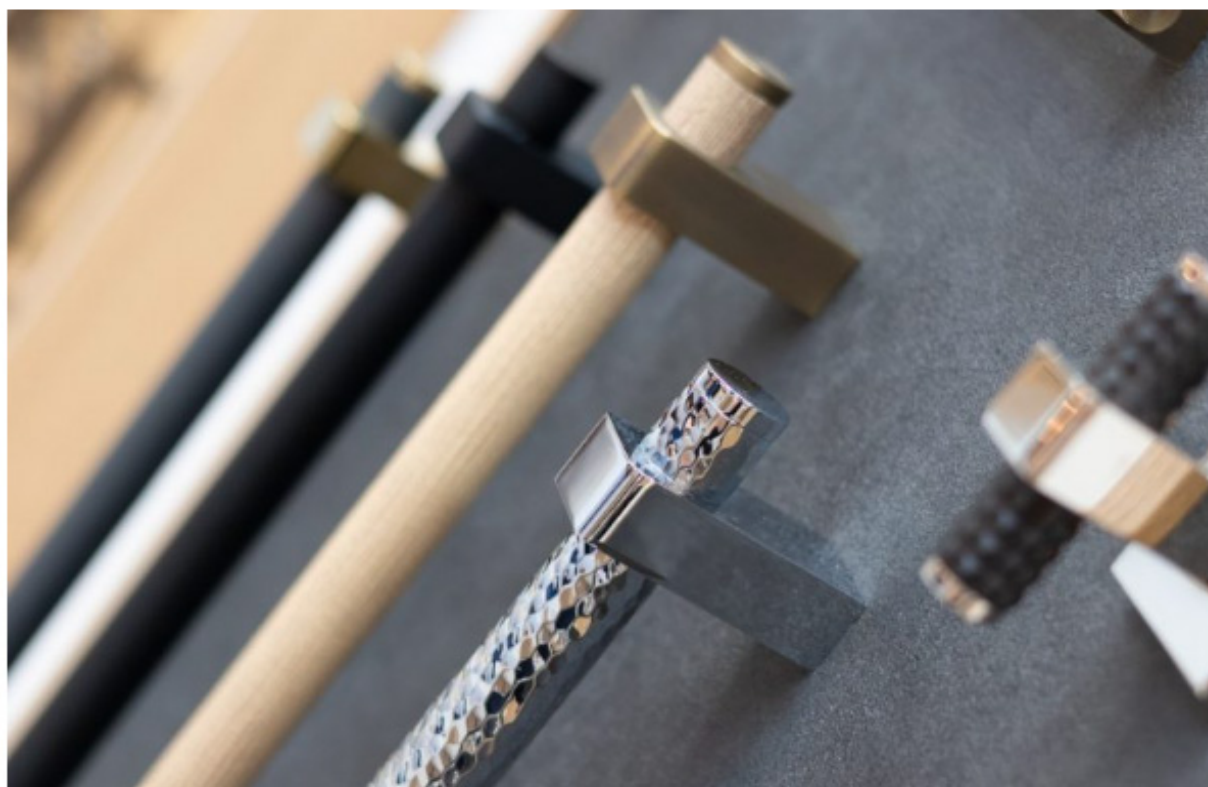

# What we spotted at Decorex 2024: trends and new launches

*Posted on 10th October 2024*

**Turnstyle Designs** has also launched the Plinth collection, which joins the brand's wide variety of door, cabinet and window hardware. It includes door levers, pulls and cabinet handles, each available to customise with solid or hand-hammered brass, the brand's own material creation, Amalfine™, or using beautiful hand-stitched Italian saddle leather.

Plinth collection by Turnstyle Designs.